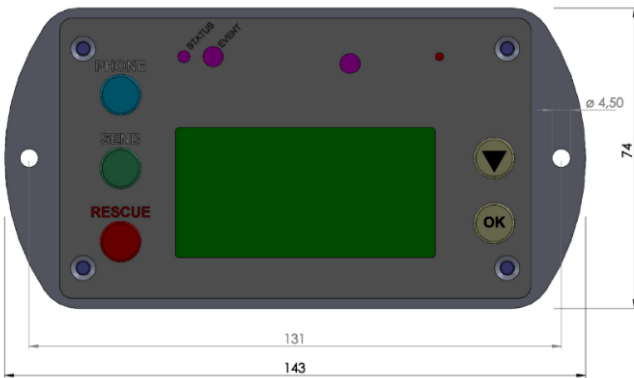

IRITRACK REMOTE: MOUNTING GUIDE CAR – SSV

Iritrack remote is a reduced size Iritrack extension offering equal features (screen, buttons, micro, phone). **Remote must be connected to the Iritrack by a cable integrated to the remote.**

Technical characteristics :

- 1) Dimensions: 143 x 74 x 30 mm (L x W x D), without cable
- 2) Cable gland: 14,50mm
- 3) Weight: 220g,
- 4) Power supplied by Iritrack V3 (5-36VDC) through connector cable

- Remote can be fixed or screwed (\varnothing 4,50mm)
- **Screen and buttons must be visible and accessible**
- Remote does not require to be oriented towards the sky