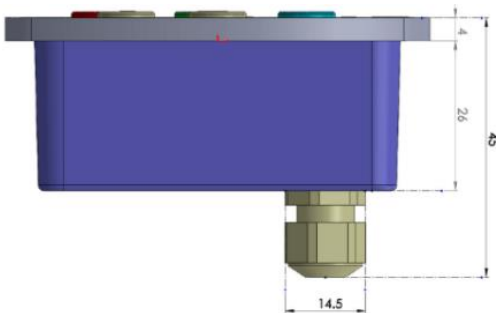

IRITRACK REMOTE: MOUNTING GUIDE CAR – SSV

Iritrack remote is a reduced size Iritrack extension offering equal features (screen, buttons, micro, phone). **Remote must be connected to the Iritrack by a cable integrated to the remote.**

Technical characteristics :

- 1) Dimensions: 143 x 74 x 30 mm (L x W x D), without cable
- 2) Cable gland: 14,50mm
- 3) Weight: 220g,
- 4) Power supplied by Iritrack V3 (5-36VDC) through connector cable

- Remote can be fixed or screwed (\varnothing 4,50mm)
- **Screen and buttons must be visible and accessible**
- Remote does not require to be oriented towards the sky