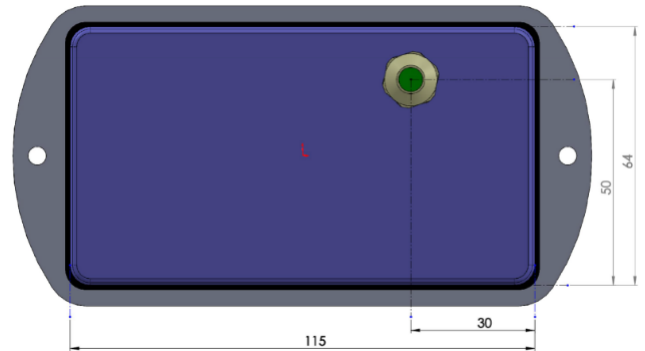

IRITRACK REMOTE: MOUNTING GUIDE CAR – SSV

Iritrack remote is a reduced size Iritrack extension offering equal features (screen, buttons, micro, phone). **Remote must be connected to the Iritrack by a cable integrated to the remote.**

Technical characteristics :

- 1) Dimensions: 143 x 74 x 30 mm (L x W x D), without cable
- 2) Cable gland: 14,50mm
- 3) Weight: 220g,
- 4) Power supplied by Iritrack V3 (5-36VDC) through connector cable

- Remote can be fixed or screwed (\varnothing 4,50mm)
- **Screen and buttons must be visible and accessible**
- Remote does not require to be oriented towards the sky